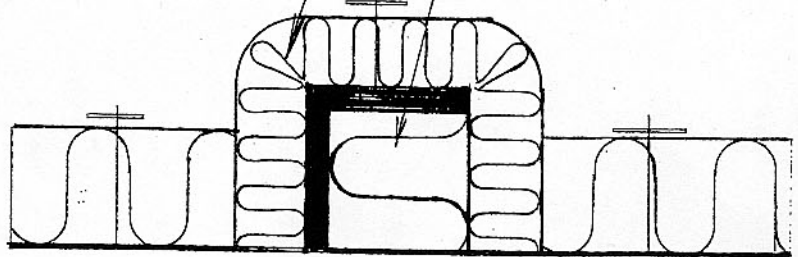

30 mm Rockwool Marine Wired Mat 105

45 mm Rockwool Marine Firebatts 130

45 mm Rockwool Marine Firebatts 130

30 mm Rockwool Marine Wired Mat 105

Rockwool Marine Firebatts 130

80 mm

Danish Institute of Fire  
and Security Technology

File no.

PG 10944

*Tommy Christensen*

Date: 2001.08.30	A 60 deck insulated with 45 mm Rockwool Marine Firebatts 130 and 30 mm Rockwool Marine Wired Mat 105 at stiffeners	Rockwool International A/S
Drawing: KMP		
Scale: not to scale		

Danish Institute of Fire  
and Security Technology

File no.

PG 10944

*Tommy Billestrup*

Date: 2001.08.30

Drawing: KMP

Scale 1:20

A 60 deck insulated with 45 mm  
Rockwool Marine Firebatts 130  
and 30 mm Rockwool Marine Wired Mat  
105 at stiffeners