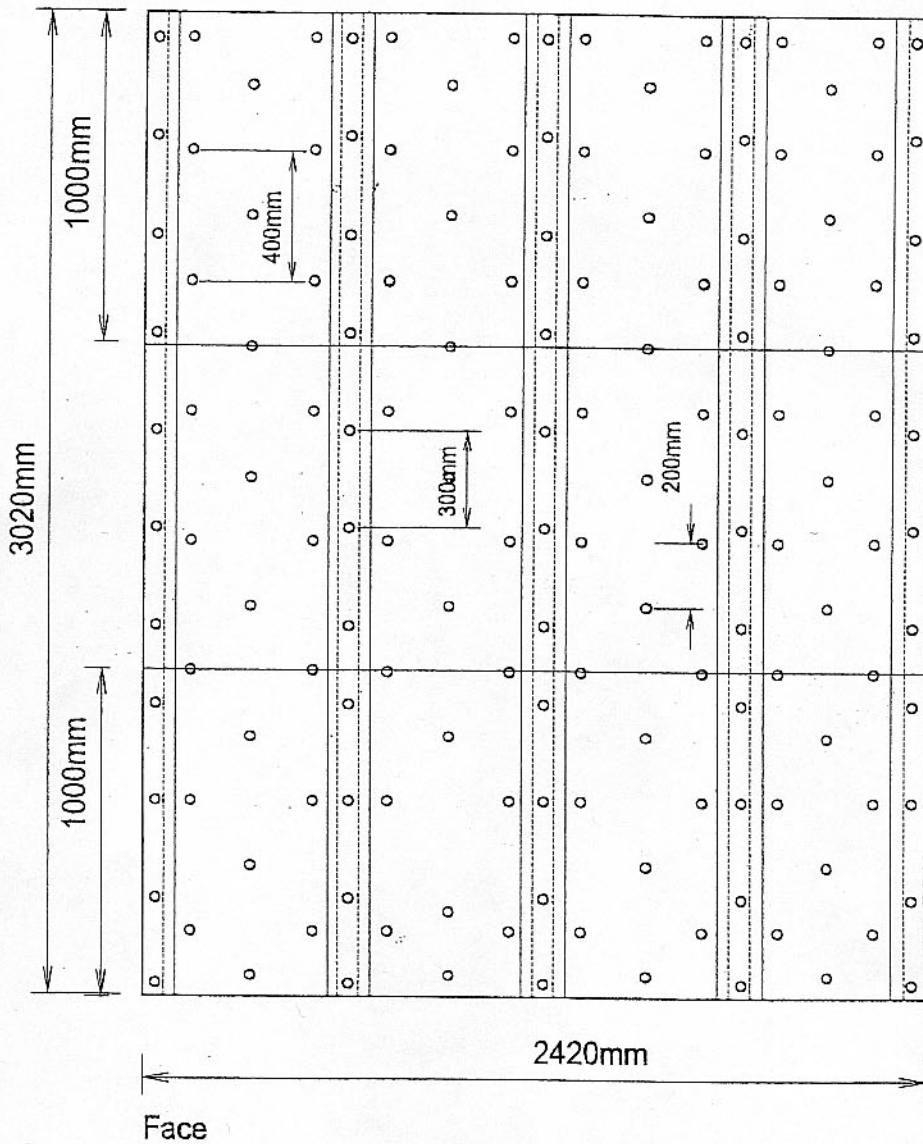

30 mm Rockwool Marine Wired Mat 105

45 mm Rockwool Marine Firebatts 130

45 mm Rockwool Marine Firebatts 130

30 mm Rockwool Marine Wired Mat 105

Rockwool Marine Firebatts 130

80 mm

Danish Institute of Fire  
and Security Technology

File no.

PG 10944

*Tommy Christensen*

Date: 2001.08.30	A 60 deck insulated with 45 mm Rockwool Marine Firebatts 130 and 30 mm Rockwool Marine Wired Mat 105 at stiffeners	Rockwool International A/S
Drawing: KMP		
Scale: not to scale		

Danish Institute of Fire  
and Security Technology

File no.

PG 10944

*Tommy Billestrup*

Date: 2001.08.30

Drawing: KMP

Scale 1:20

A 60 deck insulated with 45 mm  
Rockwool Marine Firebatts 130  
and 30 mm Rockwool Marine Wired Mat  
105 at stiffeners