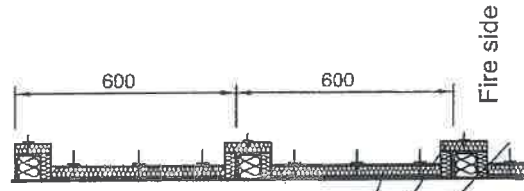

All measurements in mm

30 mm SeaRox FB 6050 between stiffeners and
30 mm SeaRox FB 6050 over the stiffeners

3 mm steel pin
with washer

ROCKWOOL®

TECHNICAL INSULATION

Subject: A-30 Deck SeaRox FB 6050/ SeaRox FB 6050

Drawing No. 200-1

Date: 2015/07/02

Insulation of stiffener on steel deck

All measurements are in mm