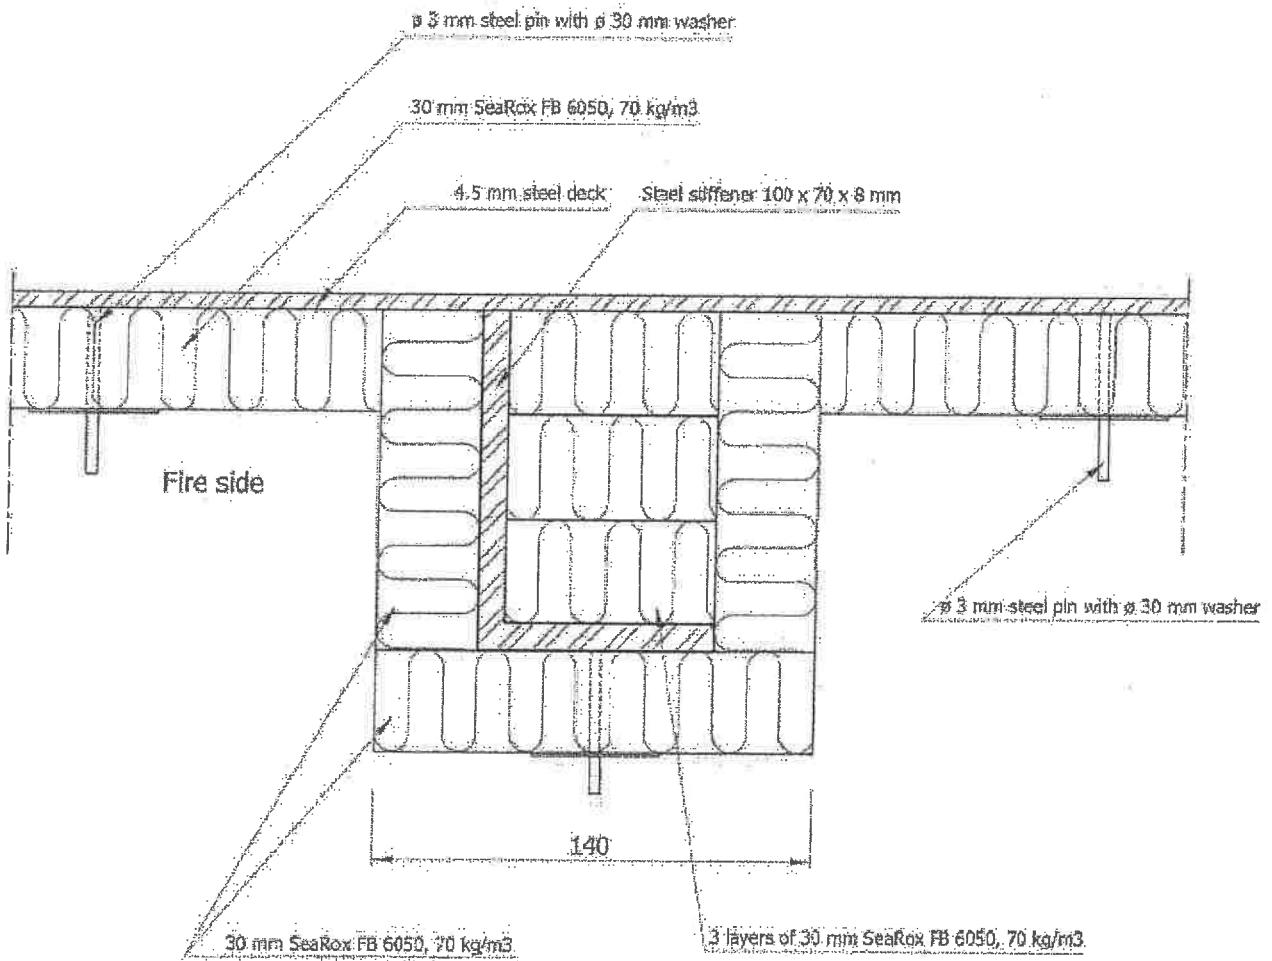

All measurements in mm

30 mm SeaRox FB 6050 between stiffeners and
30 mm SeaRox FB 6050 over the stiffeners

3 mm steel pin
with washer

ROCKWOOL®

TECHNICAL INSULATION

Subject: A-30 Deck SeaRox FB 6050/ SeaRox FB 6050

Drawing No. 200-1

Date: 2015/07/02

Insulation of stiffener on steel deck

All measurements are in mm